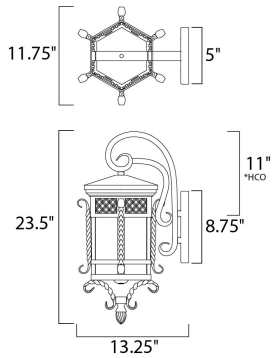

PRODUCT DESCRIPTION

Scottsdale is a traditional, Mediterranean style collection from Maxim Lighting International in Country Forge finish with Seedy glass.

MEASUREMENTS

DIMENSION : 11.75" W x 23.5" H x 13.25" Ext
BACK PLATE : 5." W x 8.75" H x 11." HCO
HANGING WEIGHT : 16.53 lb

LAMPING

INPUT VOLTAGE : 120V
LUMENS : 2,016 Rated (0 Del.)
BULB : 3 x 60W (NOT INCLUDED), 180W Total
DIMMABLE : Dimmable

FINISHES OPTION

Country Forge CF

GLASS

Seedy CD

MATERIAL

Steel + Glass

RATINGS

cETLusWet Location
Dimmable

ADDITIONAL

INSTALL UP/DOWN:
RATED LIFE 1500 Hours
OPERATING TEMPERATURE:
-20°C (-4°F), 40°C (104°F)

Always consult a qualified electrician before installing any lighting product.