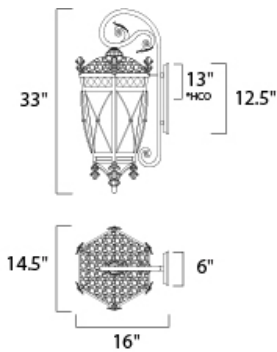

MEASUREMENTS

DIMENSION : 14.5" W x 33." H x 16." Ext
BACK PLATE : 6." W x 12.5" H
HANGING WEIGHT : 15.51 lb

LAMPING

INPUT VOLTAGE : 120V
LUMENS : 3,000 Rated (0 Del.)
BULB : 5 x 40W (NOT INCLUDED), 200W Total
DIMMABLE : Dimmable

Always consult a qualified electrician before installing any lighting product.